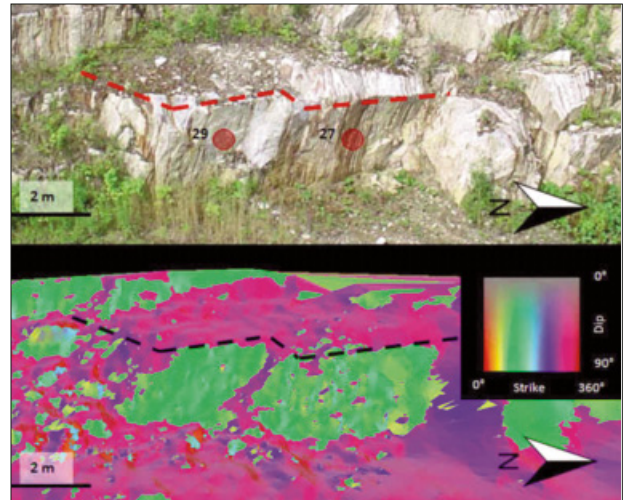

GEOMATICA

THE JOURNAL OF GEOSPATIAL INFORMATION SCIENCE, TECHNOLOGY AND PRACTICE /
LA REVUE DES SCIENCES DE L'INFORMATION GÉOSPATIALE, DE LA TECHNOLOGIE ET DE LA PRATIQUE

FEATURES / ARTICLES DE FOND

- 163** Historical Map Collections on Geospatial Web
Sabarish Senthinathan Muthu, Eleni Gkadolou and Emmanuel Stefanakis
- 173** Using Video Acquired from an Unmanned Aerial Vehicle (UAV) to Measure Fracture Orientation in an Open-Pit Mine
T. McLeod, C. Samson, M. Labrie, K. Shehata, J. Mah, P. Lai, L. Wang and J. H.H. Elder

Digital photograph of a portion of the west wall (top) and the corresponding dip and strike overlay (bottom).
(See / Voir page 173)

ARTICLE / ARTICLES

- 181** A Vision for the New Zealand Cadastre: Insights for Canadian Jurisdictions
Izaak de Rijcke and Andrew Hunter
- 185** Report on the Joint 2013 CIG Annual Conference and the International Conference on Earth Observation for Global Changes (EOGC 2013)
Songnian Li and Costas Armenakis
- 188** XXVI International Cartographic Conference From Pole to Pole
Janet E. Mersey